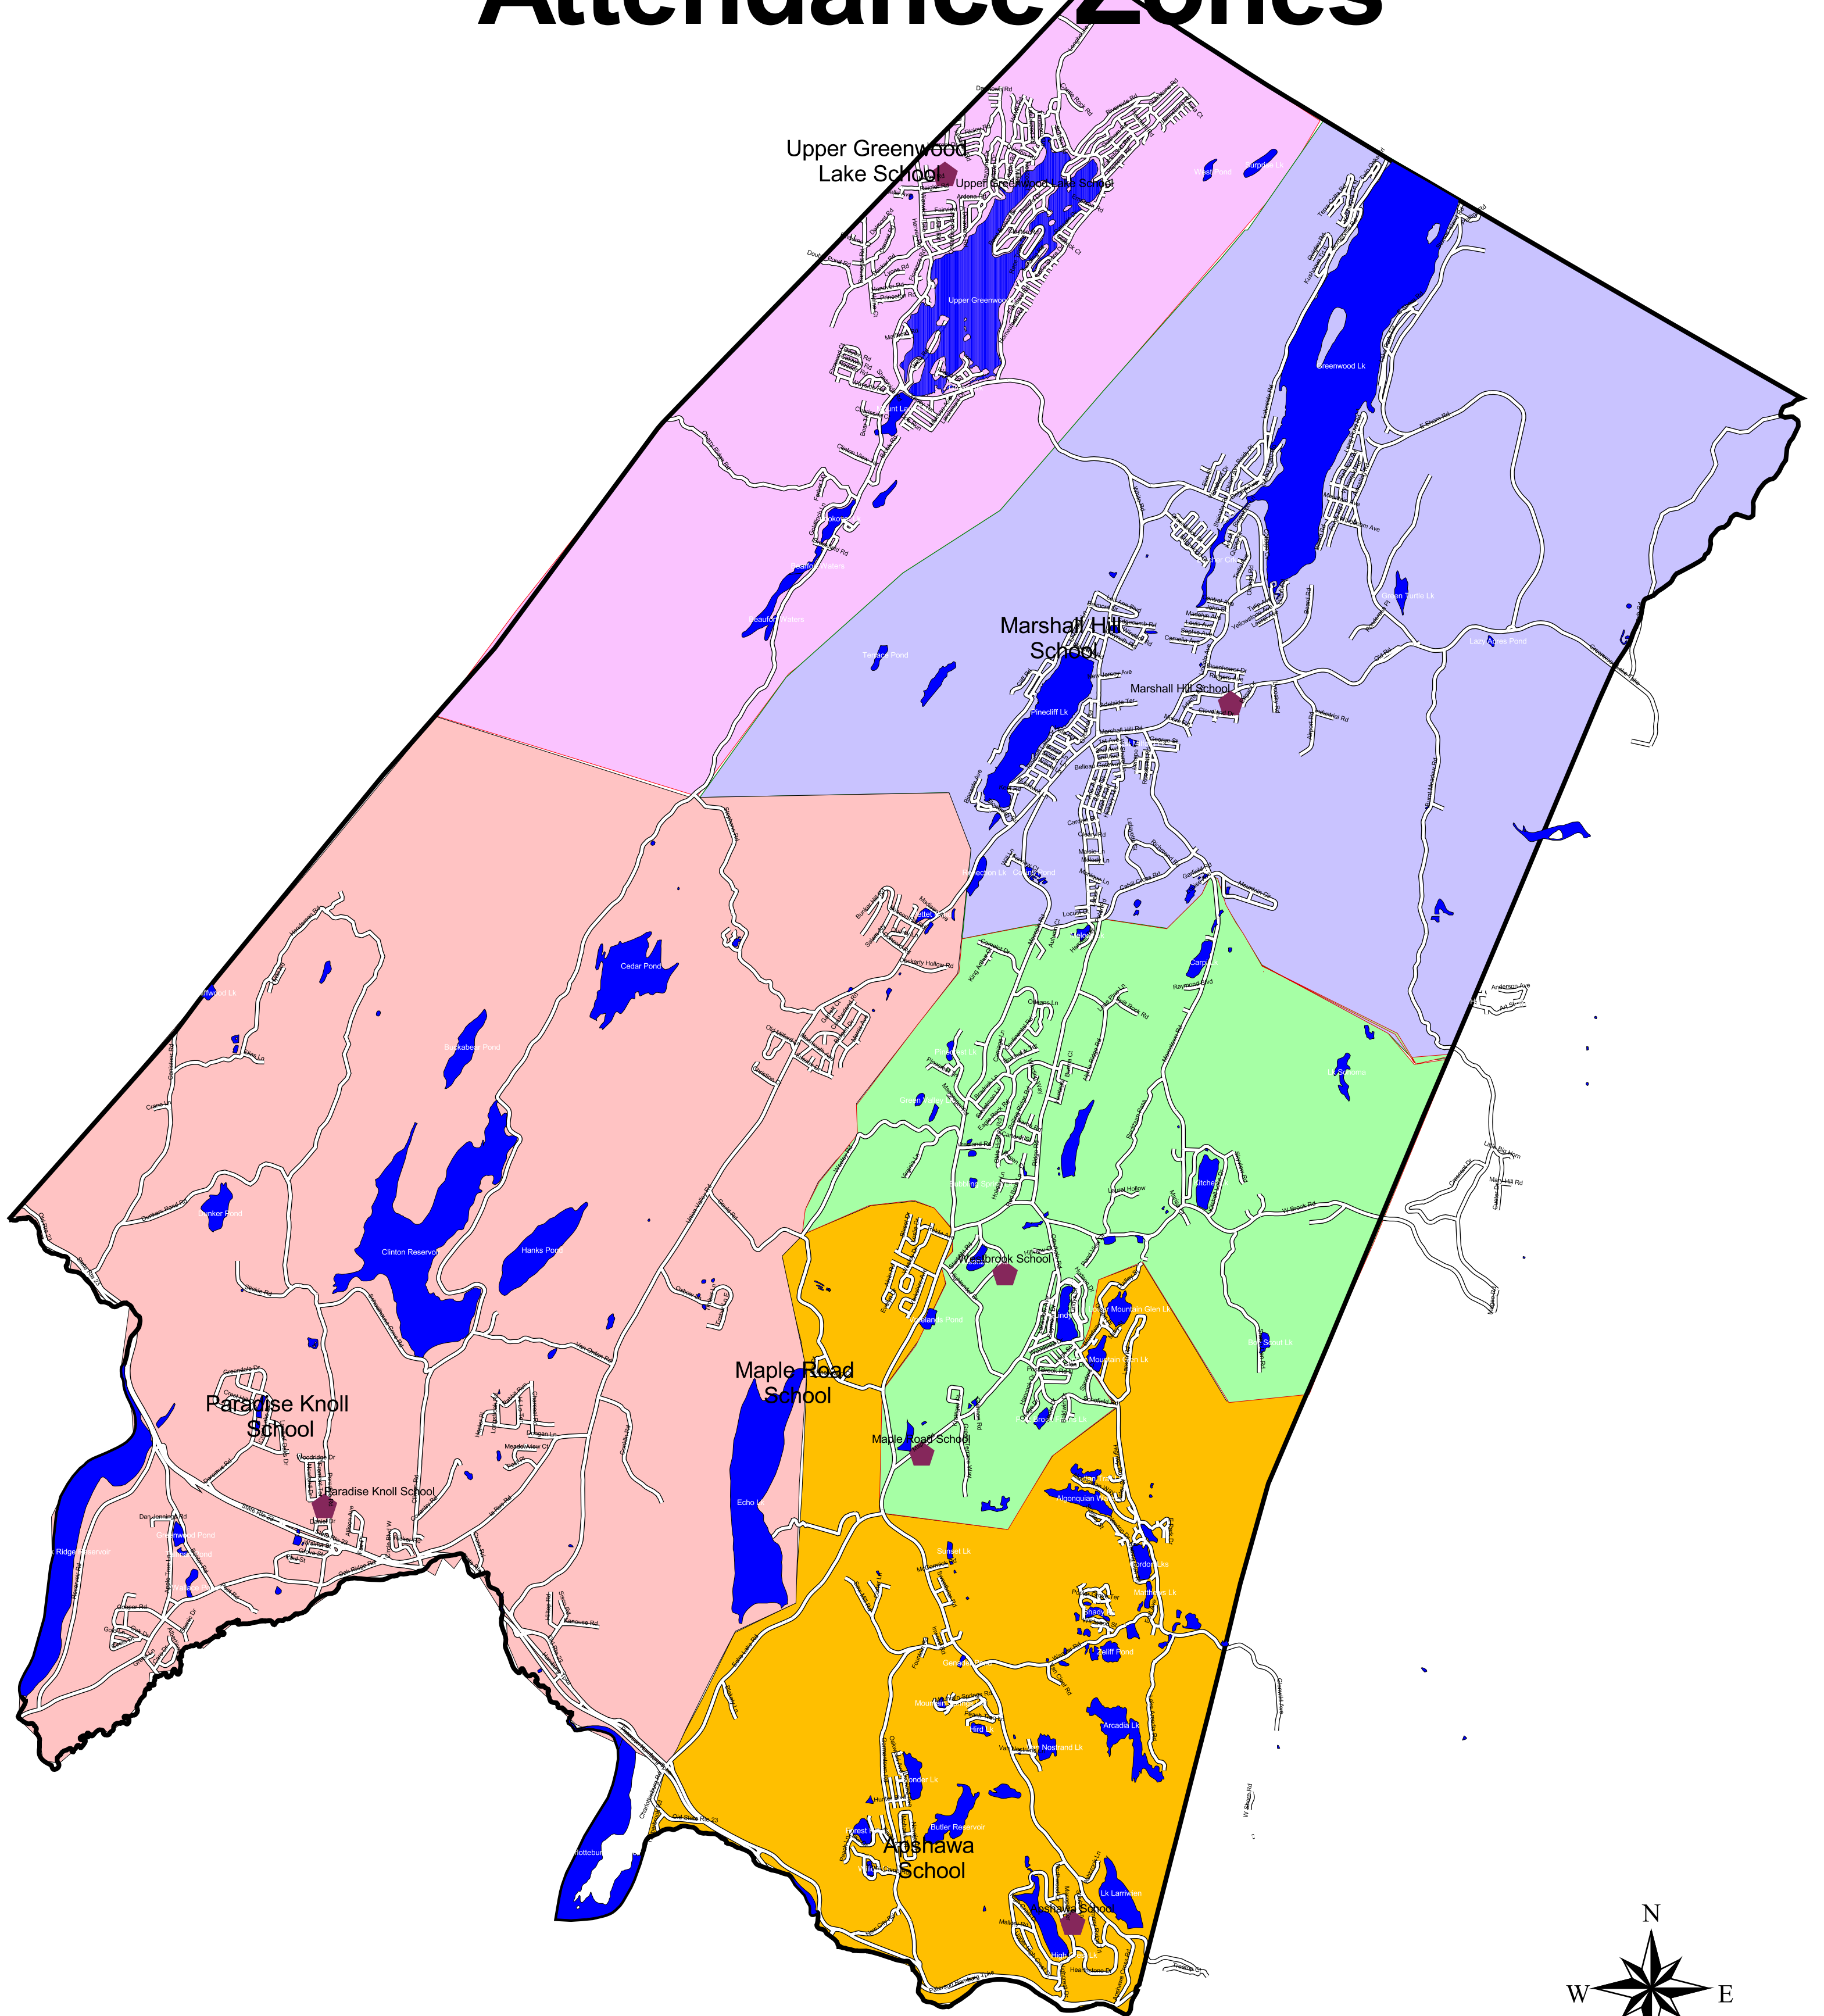

# Proposed Elementary School Attendance Zones

rev: 11/08/22

# Apshawa Proposed with Existing Zone (red line)

# Maple Road Proposed with Existing Zone (red line)

# Paradise Knoll with Existing Zone (red line)