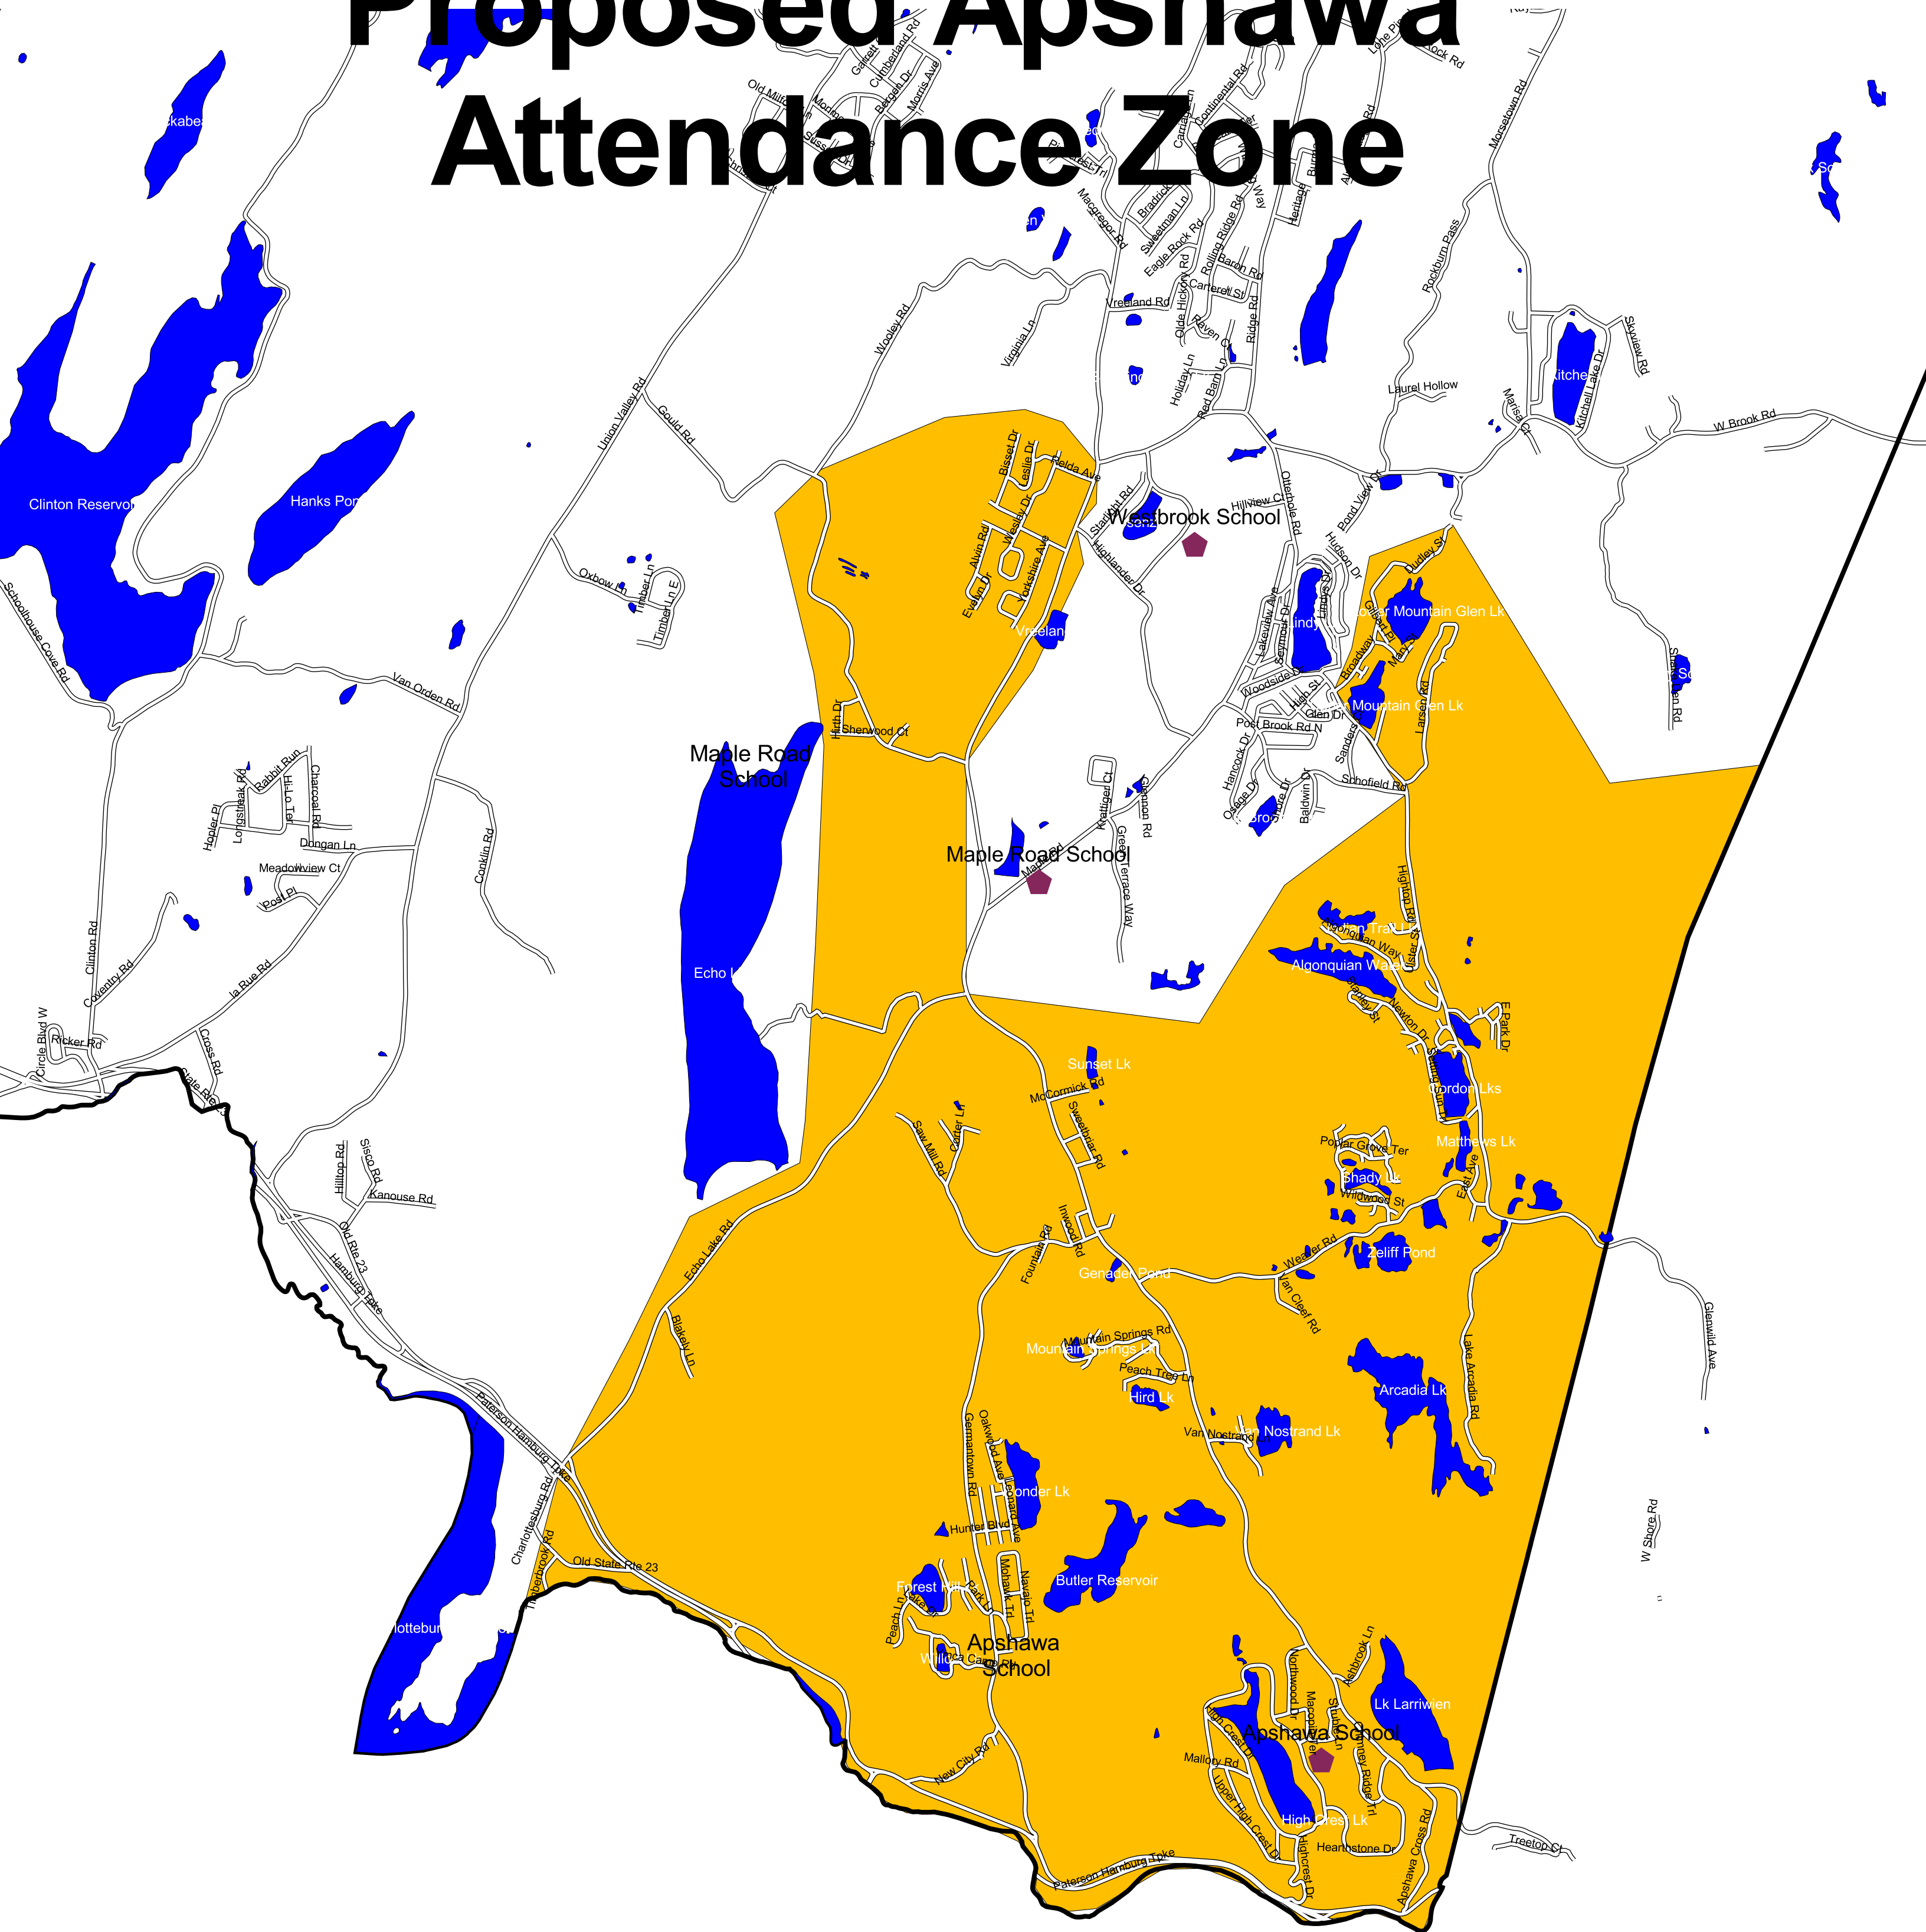

Proposed Apshawa Attendance Zone

rev: 11/08/22