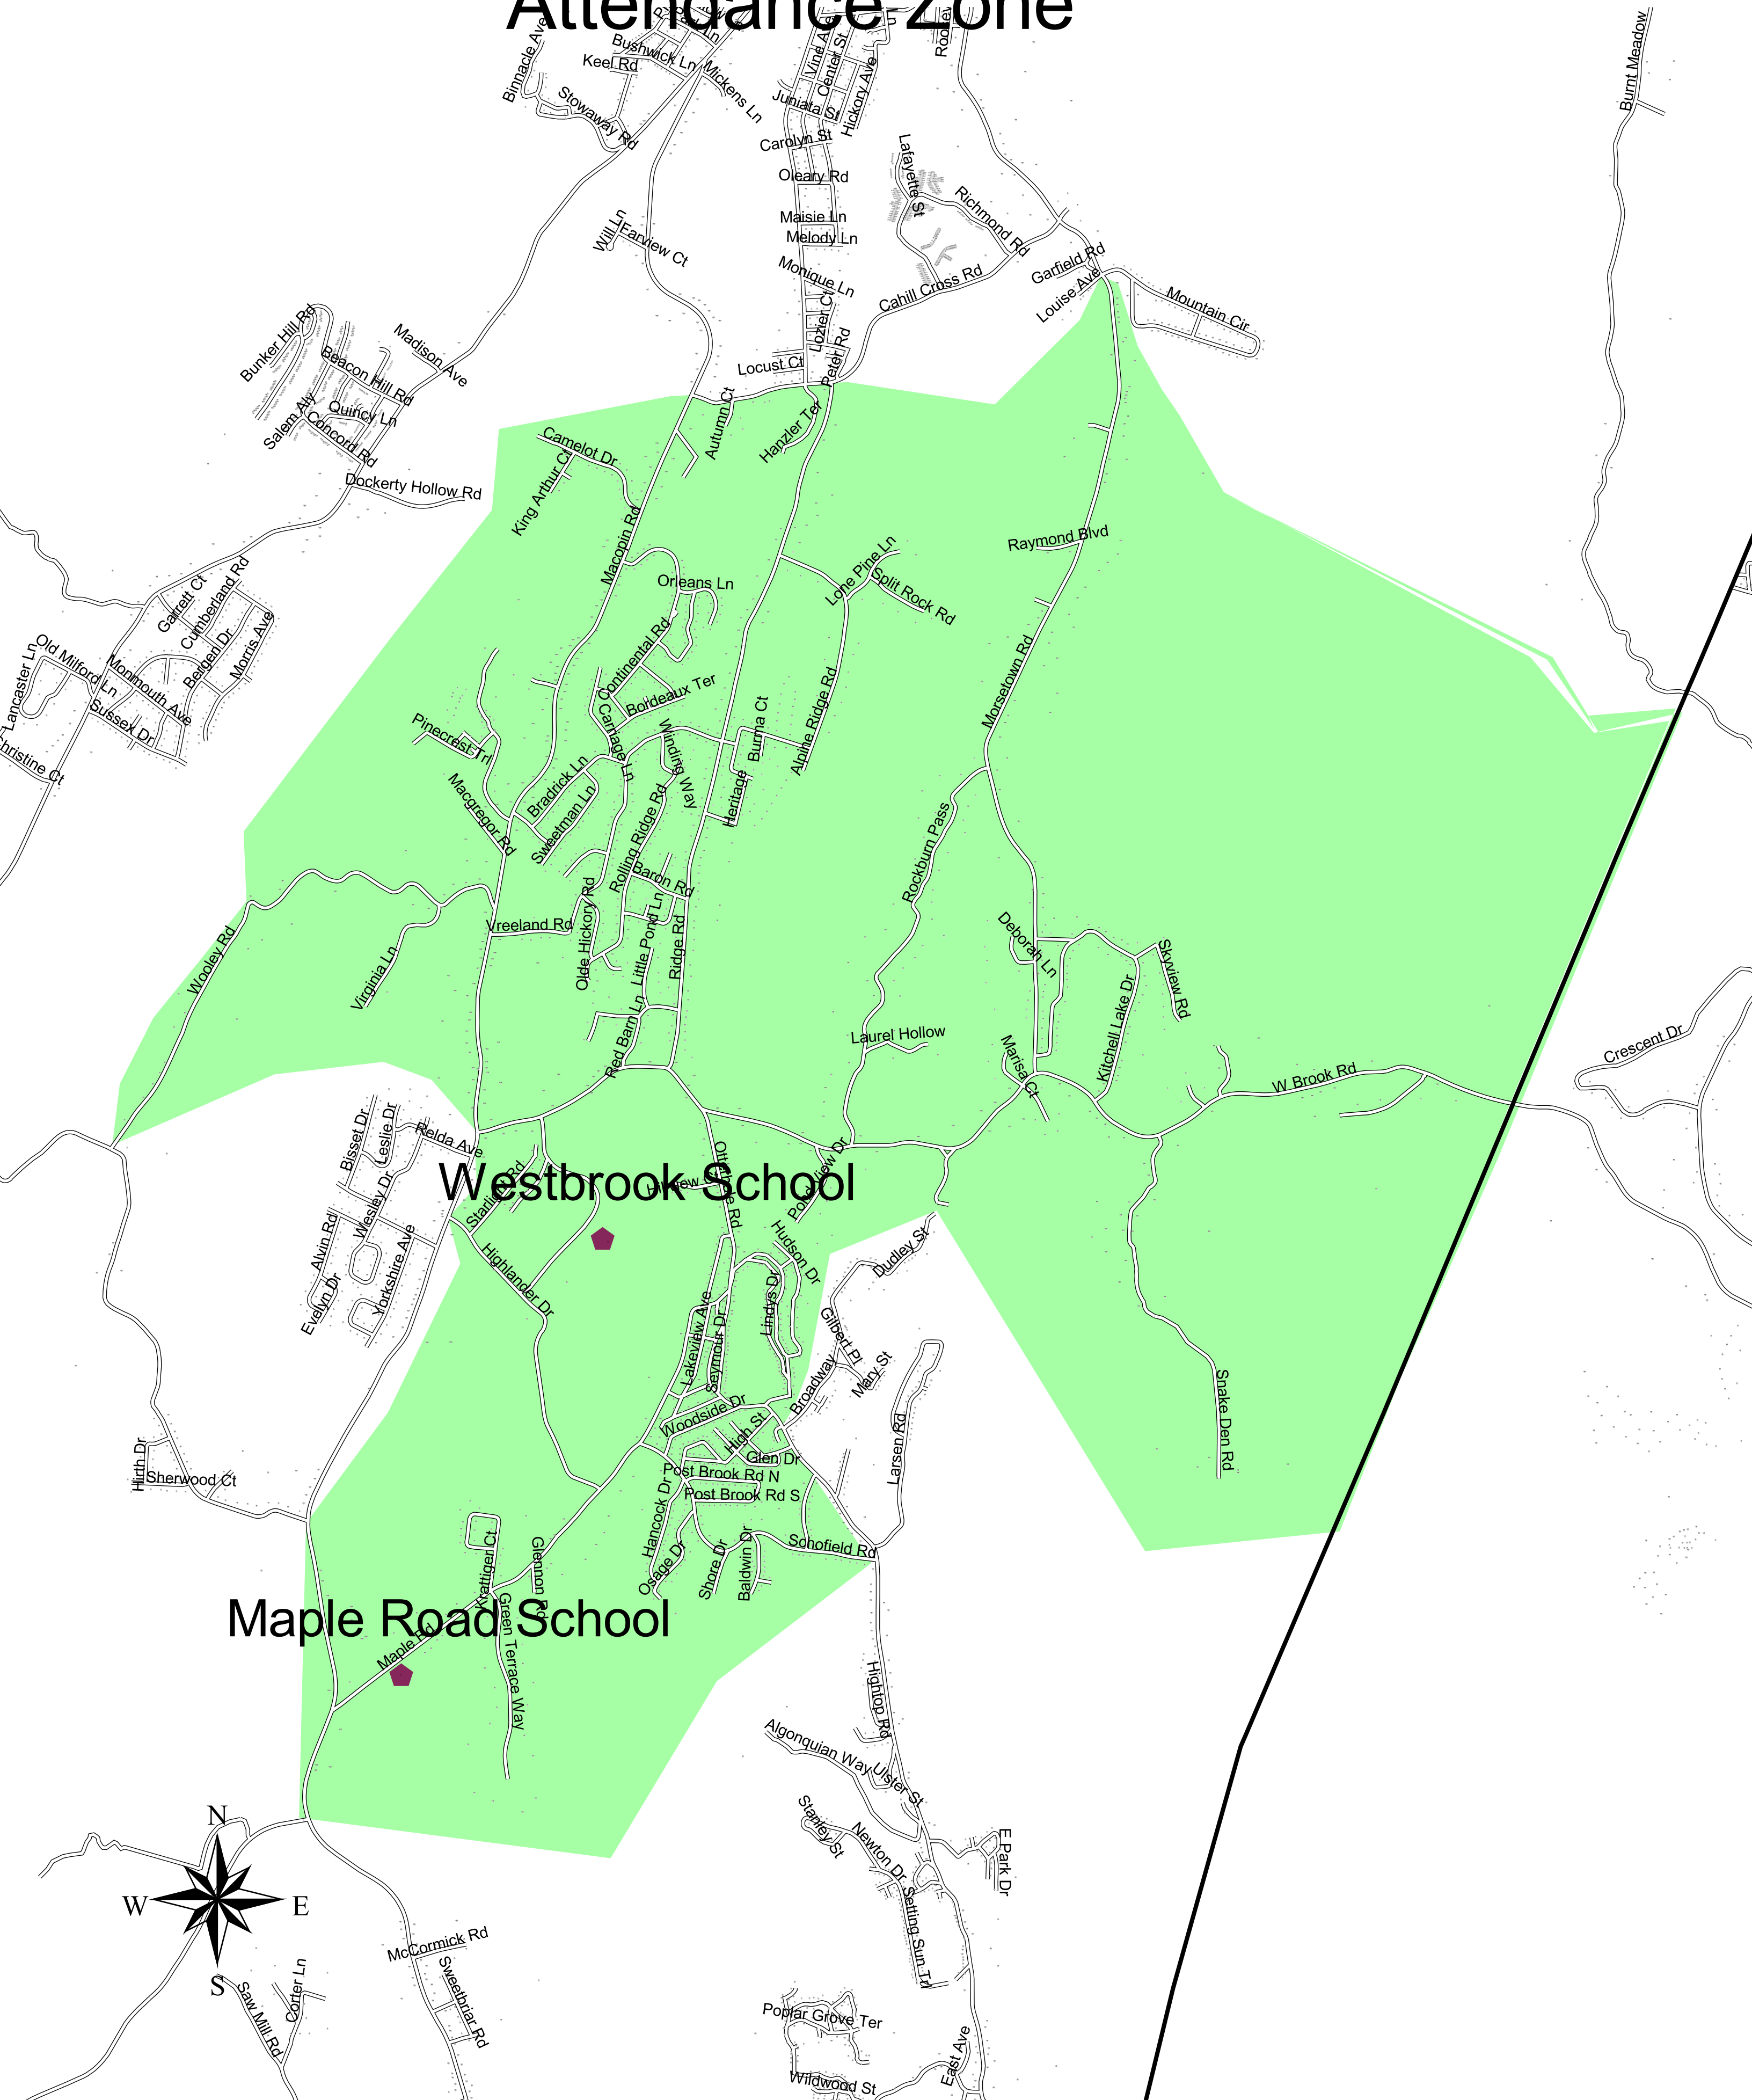

# Apshawa Proposed with Existing Zone (red line)

# Maple Road Proposed with Existing Zone (red line)

# Marshall Hill Proposed with Existing Zone (red line)

# Paradise Knoll with Existing Zone (red line)